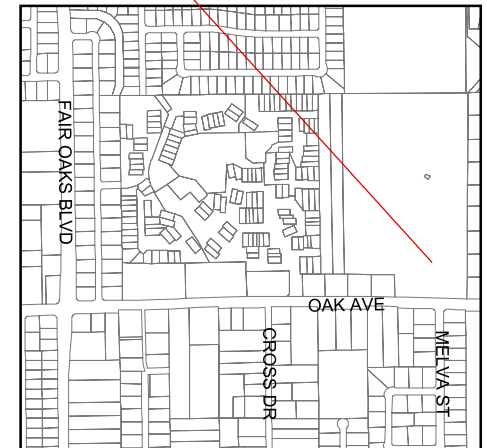

# CITY OF CITRUS HEIGHTS SANDBAG LOCATION MAP

**Sandbag Site #2 - Westwood Park**  
(8100 Butternut Dr - access from Cloverleaf Way)  
**(Open only during storm events)**

**Sandbag Site #4 - Round Table Pizza Center**  
(7700 Sunrise Blvd)  
**(Open only during storm events)**

**Sandbag Site #1 - C-BAR-C Park**  
(8275 Oak Ave)  
**(Open only during storm events)**

**Sandbag Site #3 - North of Police Service Center**  
(6315 Fountain Square Drive)  
**(Open only during storm events)**  
**Will be opened for residents during business hours upon request)**