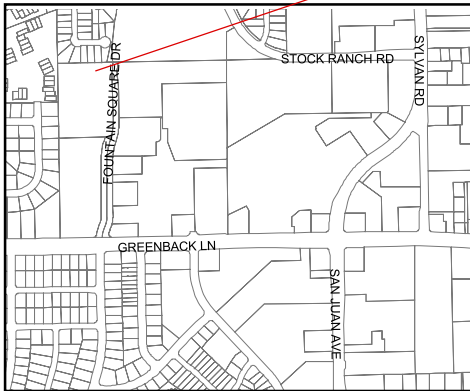

# CITY OF CITRUS HEIGHTS SANDBAG LOCATION MAP

**Sandbag Site #2 - Westwood Park**  
(8100 Butternut Dr - access from Cloverleaf Way)  
**(Open only during storm events)**

**Sandbag Site #4 - Round Table Pizza Center**  
(7700 Sunrise Blvd)  
**(Open only during storm events)**

**Sandbag Site #1 - C-BAR-C Park**  
(8275 Oak Ave)  
**(Open only during storm events)**

**Sandbag Site #3 - North of Police Service Center**  
(6315 Fountain Square Drive)  
**(Open only during storm events)**  
**Will be opened for residents during business hours upon request)**