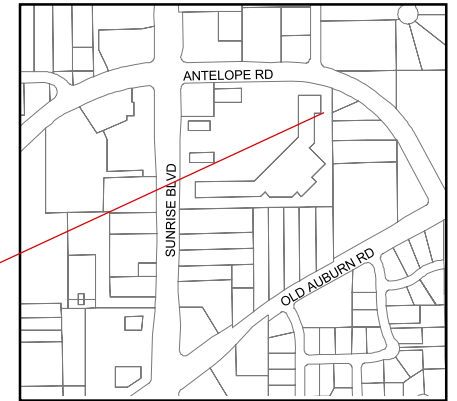

# CITY OF CITRUS HEIGHTS SANDBAG LOCATION MAP

**Sandbag Site #2 - Westwood Park**  
(8100 Butternut Dr - access from Cloverleaf Way)  
**(Open only during storm events)**

**Sandbag Site #4 - Round Table Pizza Center**  
(7700 Sunrise Blvd)  
**(Open only during storm events)**

**Sandbag Site #1 - C-BAR-C Park**  
(8275 Oak Ave)  
**(Open only during storm events)**

**Sandbag Site #3 - North of Police Service Center**  
(6315 Fountain Square Drive)  
**(Open only during storm events)**  
**Will be opened for residents during business hours upon request)**