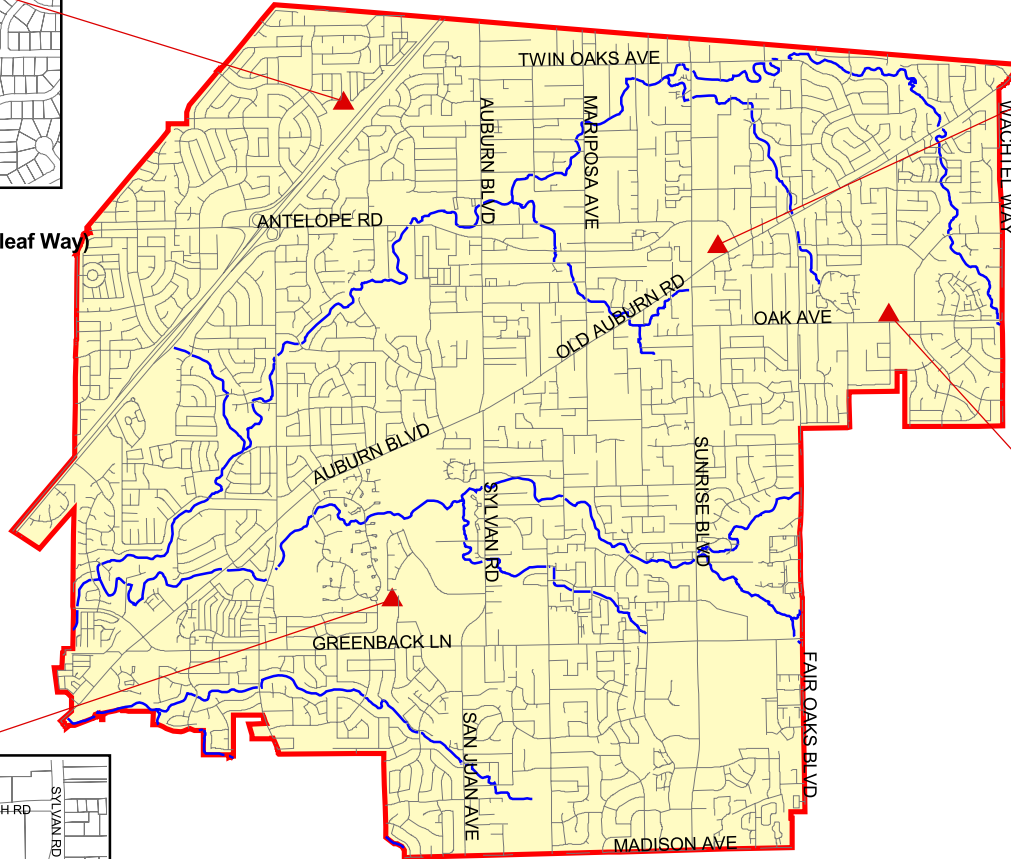

# CITY OF CITRUS HEIGHTS SANDBAG LOCATION MAP

**Sandbag Site #2 - Westwood Park**  
(8100 Butternut Dr - access from Cloverleaf Way)  
**(Open only during storm events)**

**Sandbag Site #4 - Round Table Pizza Center**  
(7700 Sunrise Blvd)  
**(Open only during storm events)**

**Sandbag Site #1 - C-BAR-C Park**  
(8275 Oak Ave)  
**(Open only during storm events)**

**Sandbag Site #3 - North of Police Service Center**  
(6315 Fountain Square Drive)  
**(Open only during storm events)**  
**Will be opened for residents during business hours upon request)**

## EMERGENCY RESPONSE (24 hrs a day)

City of Citrus Heights ph. 727-4770

Sacramento County ph. 875-RAIN (7246)