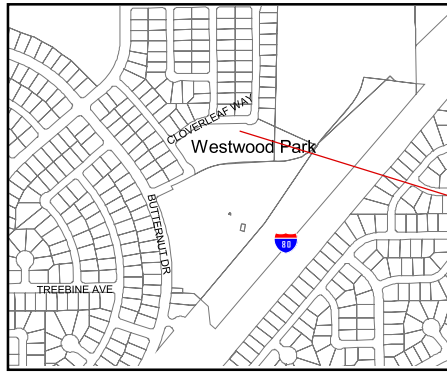

# CITY OF CITRUS HEIGHTS SANDBAG LOCATION MAP

**Sandbag Site #2 - Westwood Park**  
(8100 Butternut Dr - access from Cloverleaf Way)  
**(Open only during storm events)**

**Sandbag Site #4 - Round Table Pizza Center**  
(7700 Sunrise Blvd)  
**(Open only during storm events)**

**Sandbag Site #1 - C-BAR-C Park**  
(8275 Oak Ave)  
**(Open only during storm events)**

**Sandbag Site #3 - North of Police Service Center**  
(6315 Fountain Square Drive)  
**(Open only during storm events)**  
**Will be opened for residents during business hours upon request)**